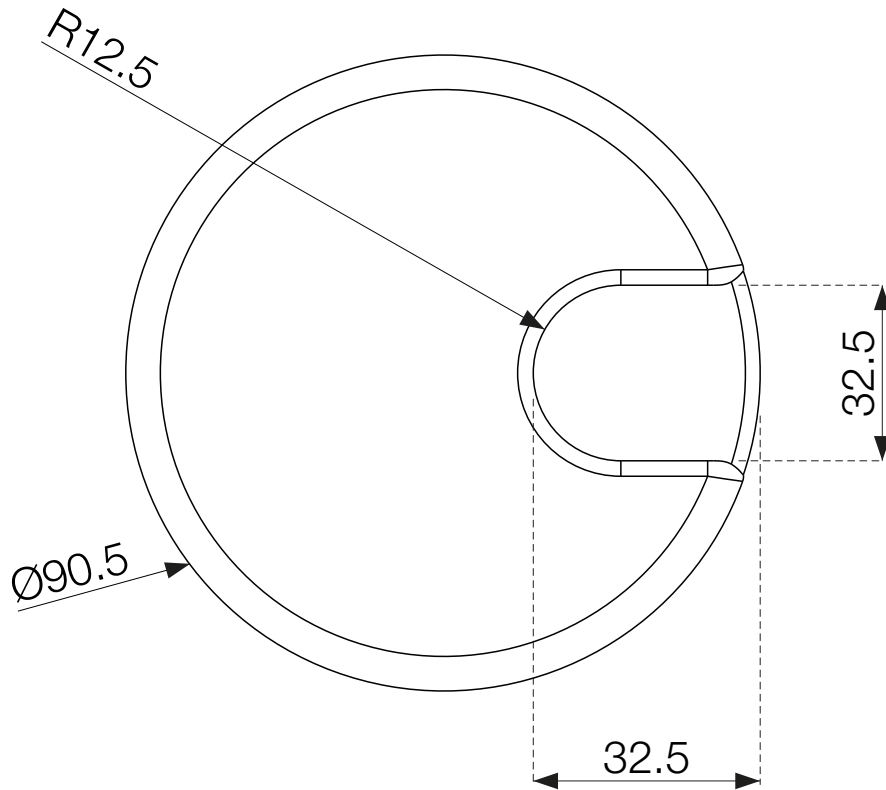

- 429-KS38
- 429-KS38W
- 429-KS38B

Cable feed-through, Ø80 mm

Top view

Side view