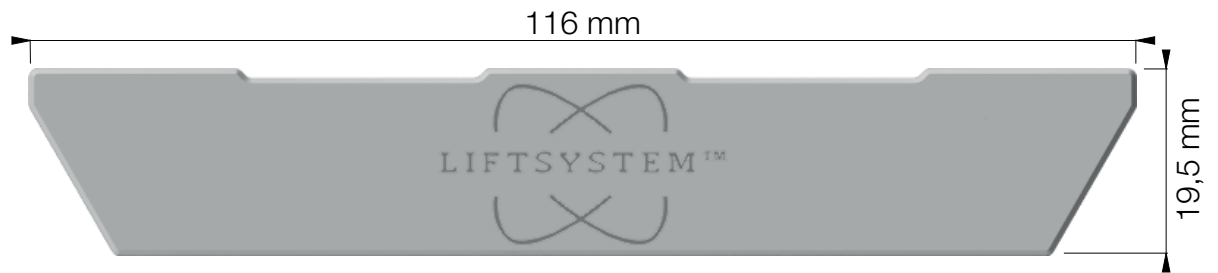

430-WA11
LiftSystem Track 400 mm

Top View

Front View

BOM

- | | | |
|---|---------|----|
| ① | | X1 |
| ② | | X1 |
| ③ | (M6x10) | X2 |