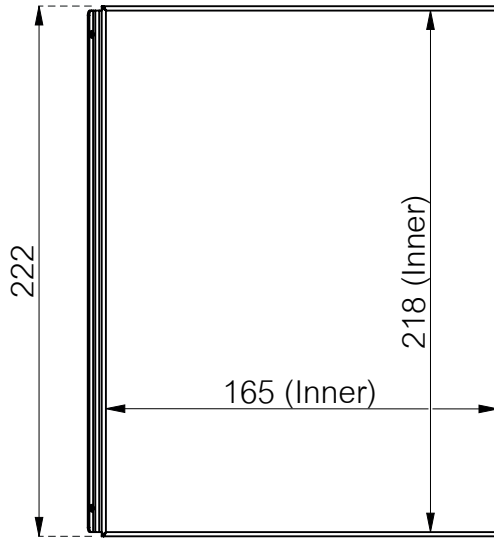

- 436-C101A
- 436-C101W

## System shelf C5, W222 x D166

### Top view

### Side view