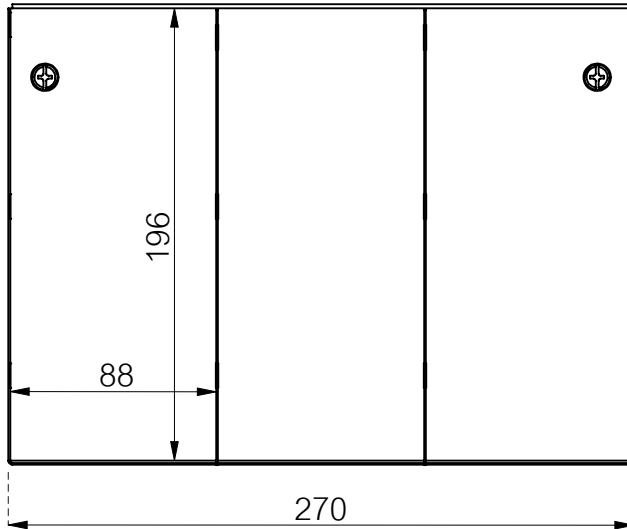

## File & Catalouge Holder, W270 x D255 x H200

### Front view

### Side view