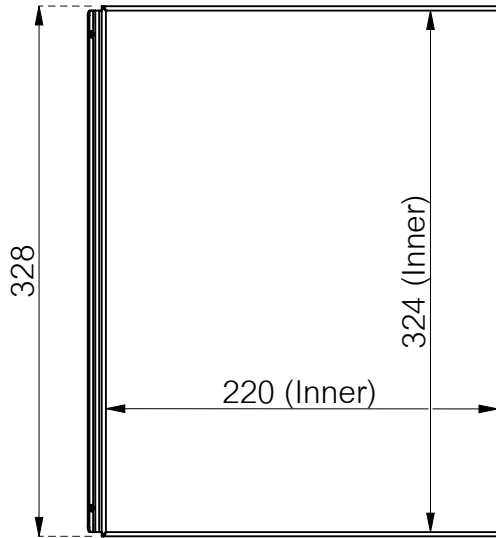

-  436-C104A
-  436-C104W

## System Shelf C4, W327 x D221

### Top view

### Side view