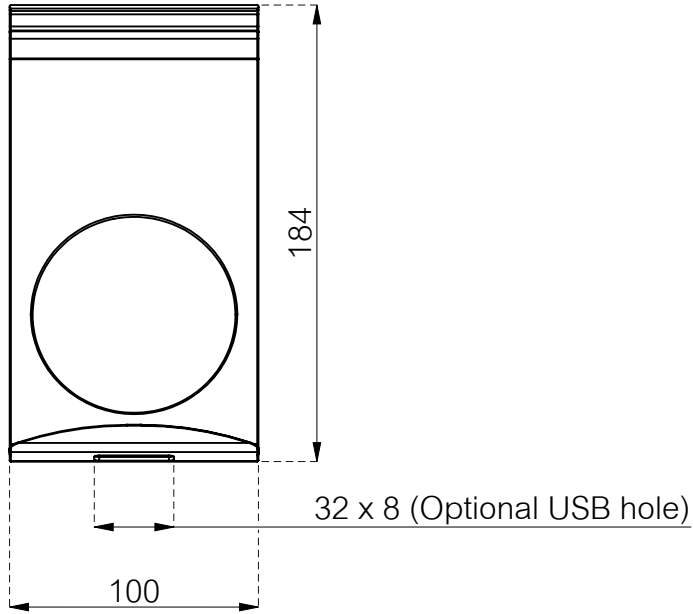

- 436-C160A
- 436-C160W

Smartphone Holder

Front view

Side view