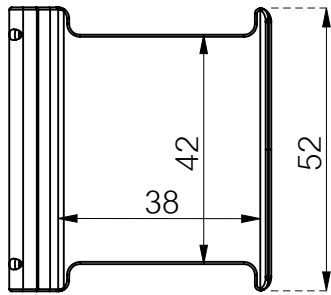

- 436-C170A
- 436-C170W
- 436-C170B

Headset Holder for Conceptum

Top view

Side view