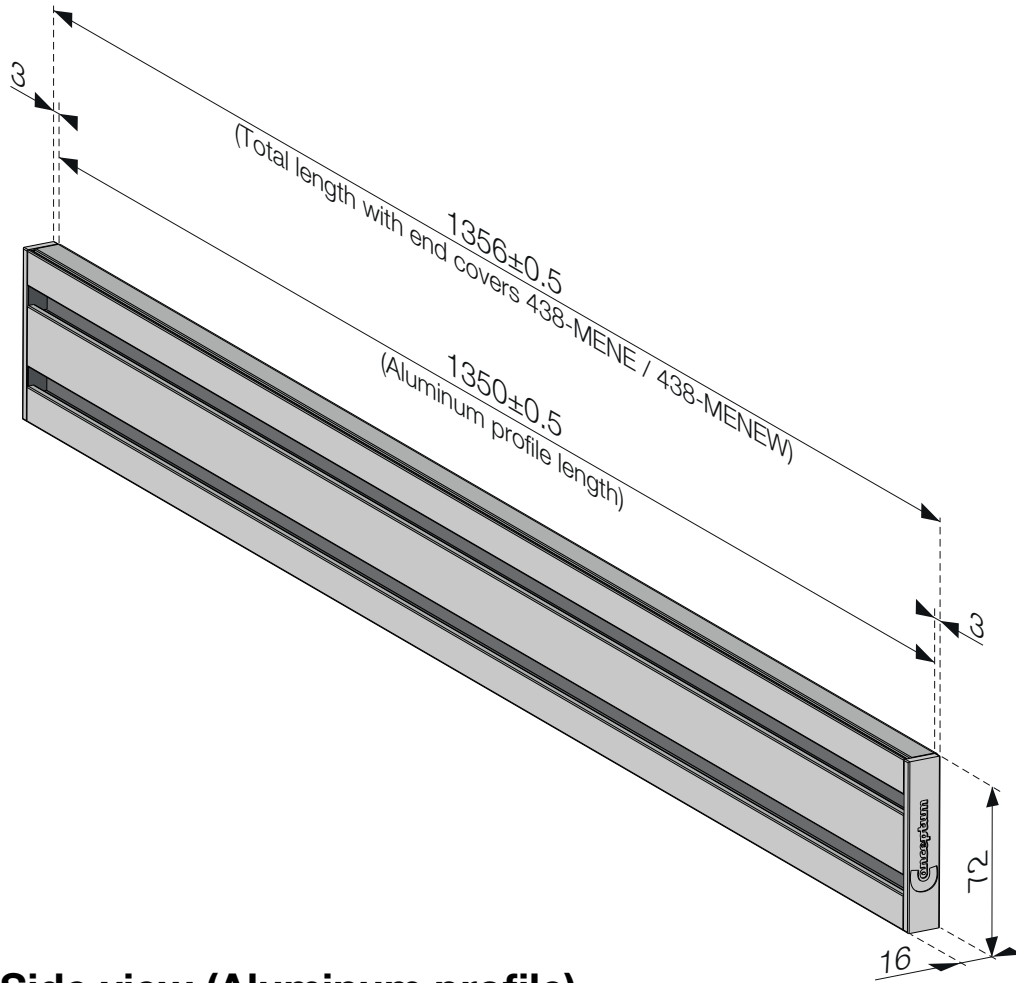

## Conceptum M Profile, 1350 mm

### Oriented view

### Side view (Aluminum profile)