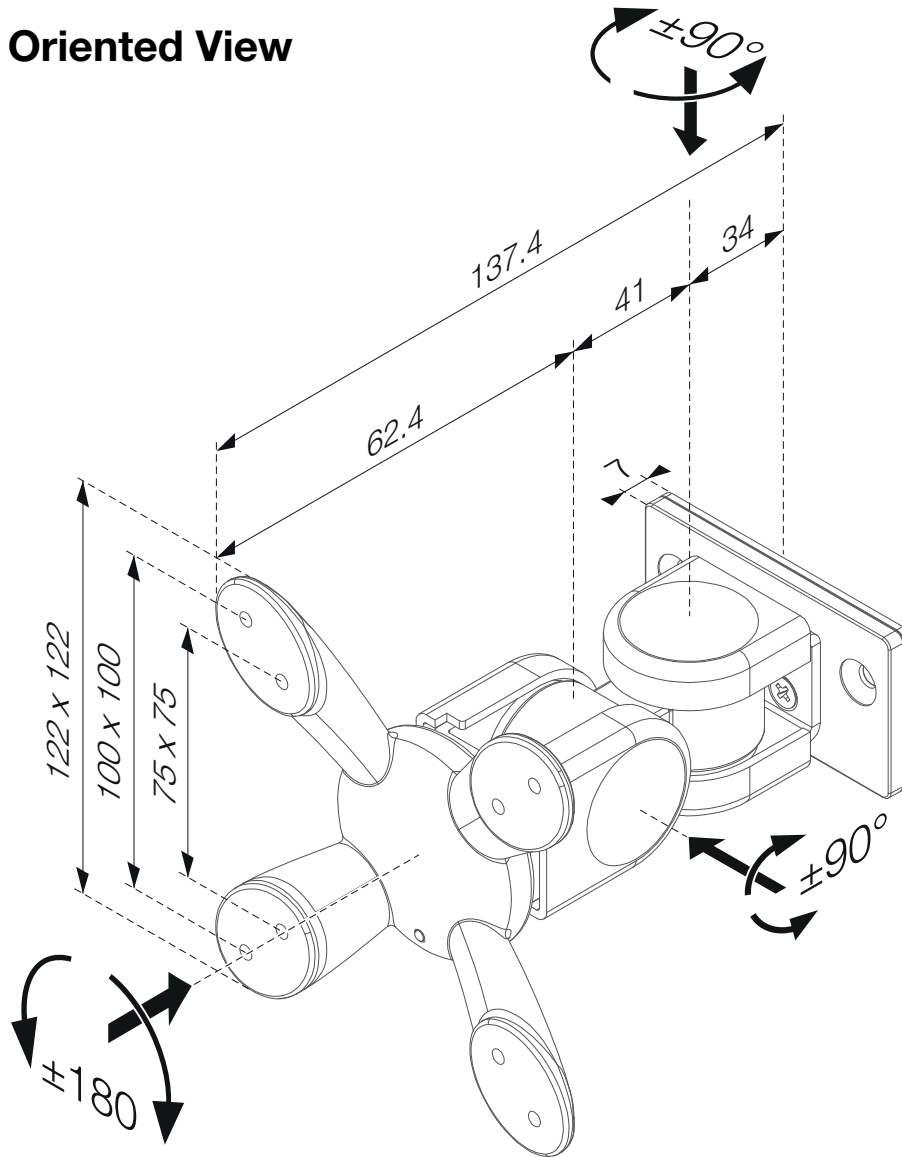

- 438-L17P
- 438-L17PW

Monitor Arm Toolbar, 2-joints VESA 75/100

Oriented View

Rear View