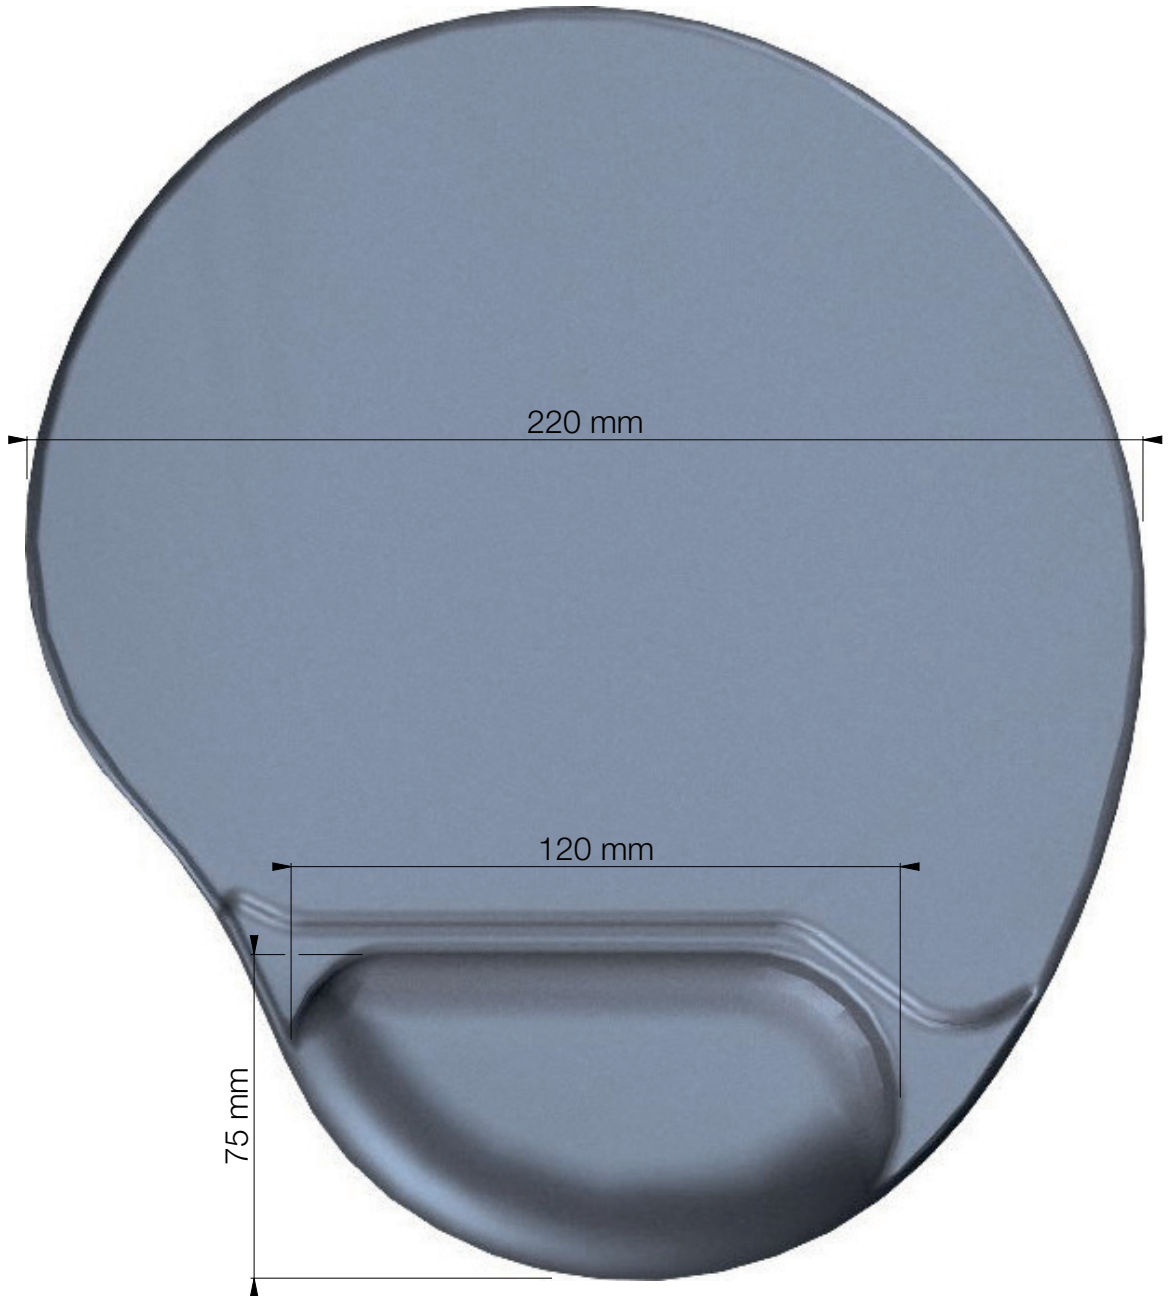

■ 455-2415

Comfort Gel, Wrist Support, Mouse Pad

Top View

Side View