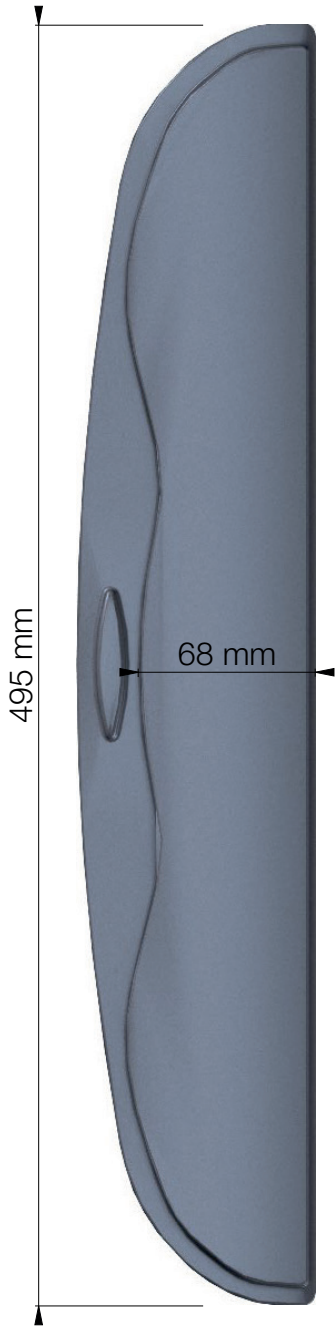

455-2416

Comfort Gel, Keyboard Wrist Support

Top View

Side View