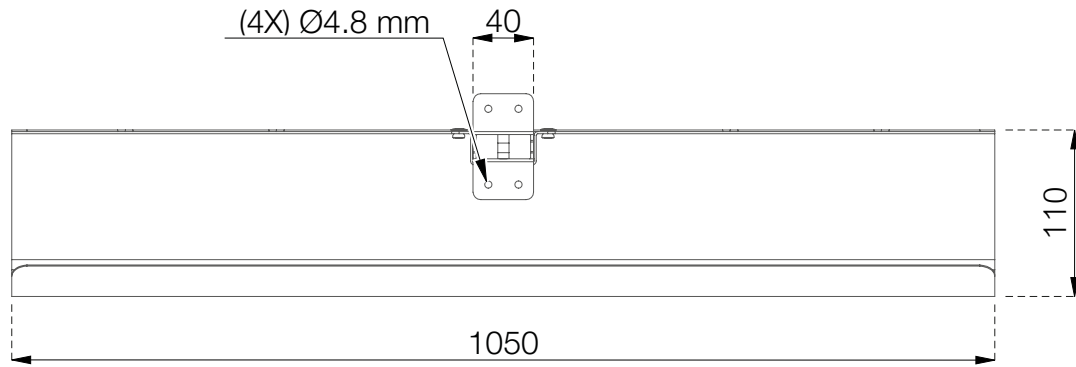

- 429-PI02
- 429-PI02W
- 429-PI02B

LiftPipe - 1050 mm

Top view